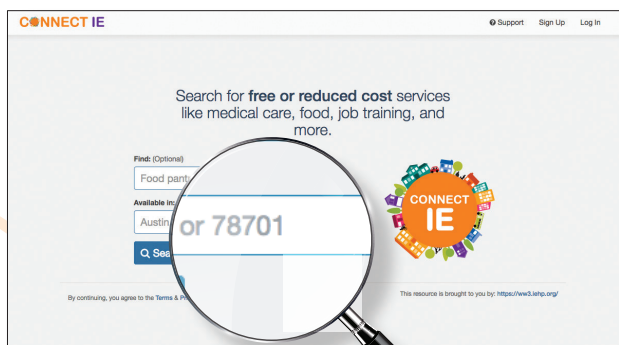

Community resources at your fingertips

LINKING YOU TO RESOURCES NEEDED

Connect IE is a **FREE** one-stop website that makes it easy to find community resources you need – like food, health care, job training, and more. You can access **Connect IE** on your own using your laptop, desktop computer or smartphone.

How **Connect IE** works

Visit **www.ConnectIE.org** to find resources in your area. Just enter your city's name in the search bar on the main page and then choose a category. Click on the resource you want, such as housing advice, vision care or health education.

Resources you can find

- Food pantries
- Housing
- Transportation
- Educational resources
- Job training
- And many more!

Ways **Connect IE** helps you

- Search trusted resources in your local community anytime
- Find resources needed to take control of your health
- Use **Connect IE** nearly anywhere

**To learn more, visit
www.ConnectIE.org.**